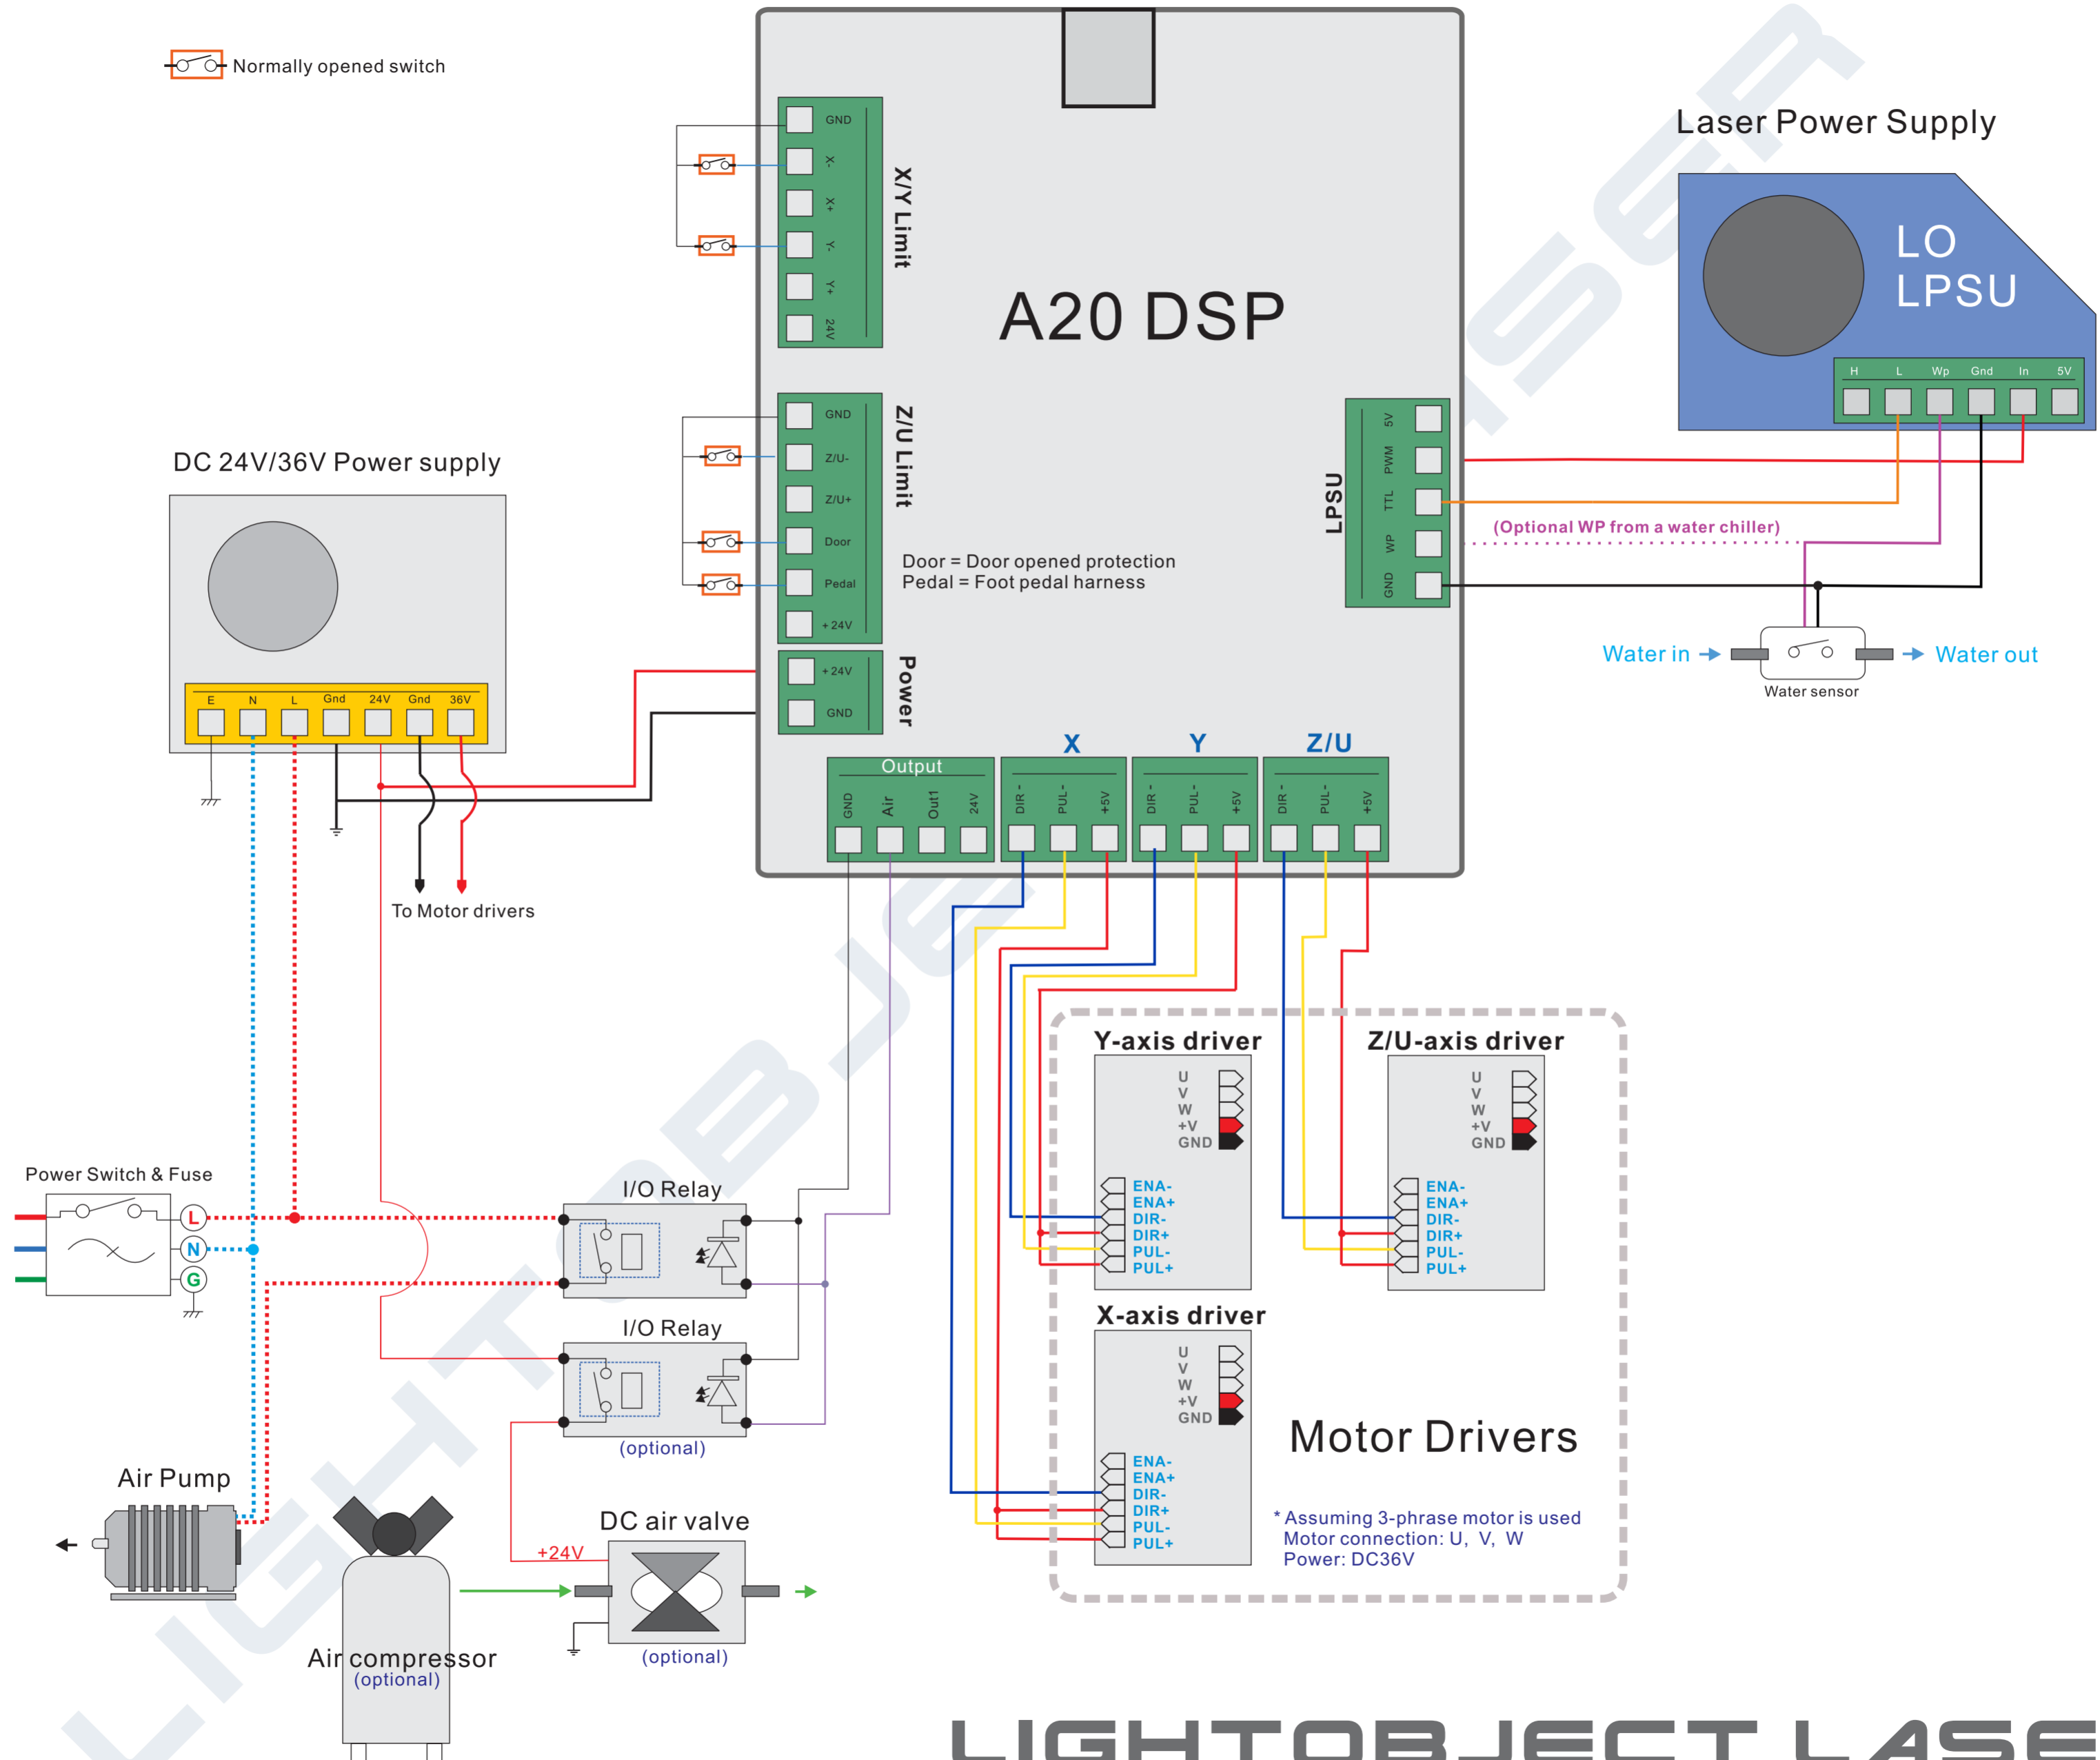


 Normally opened switch

LIGHTOBJECT LASER

<https://www.LightObject.com>